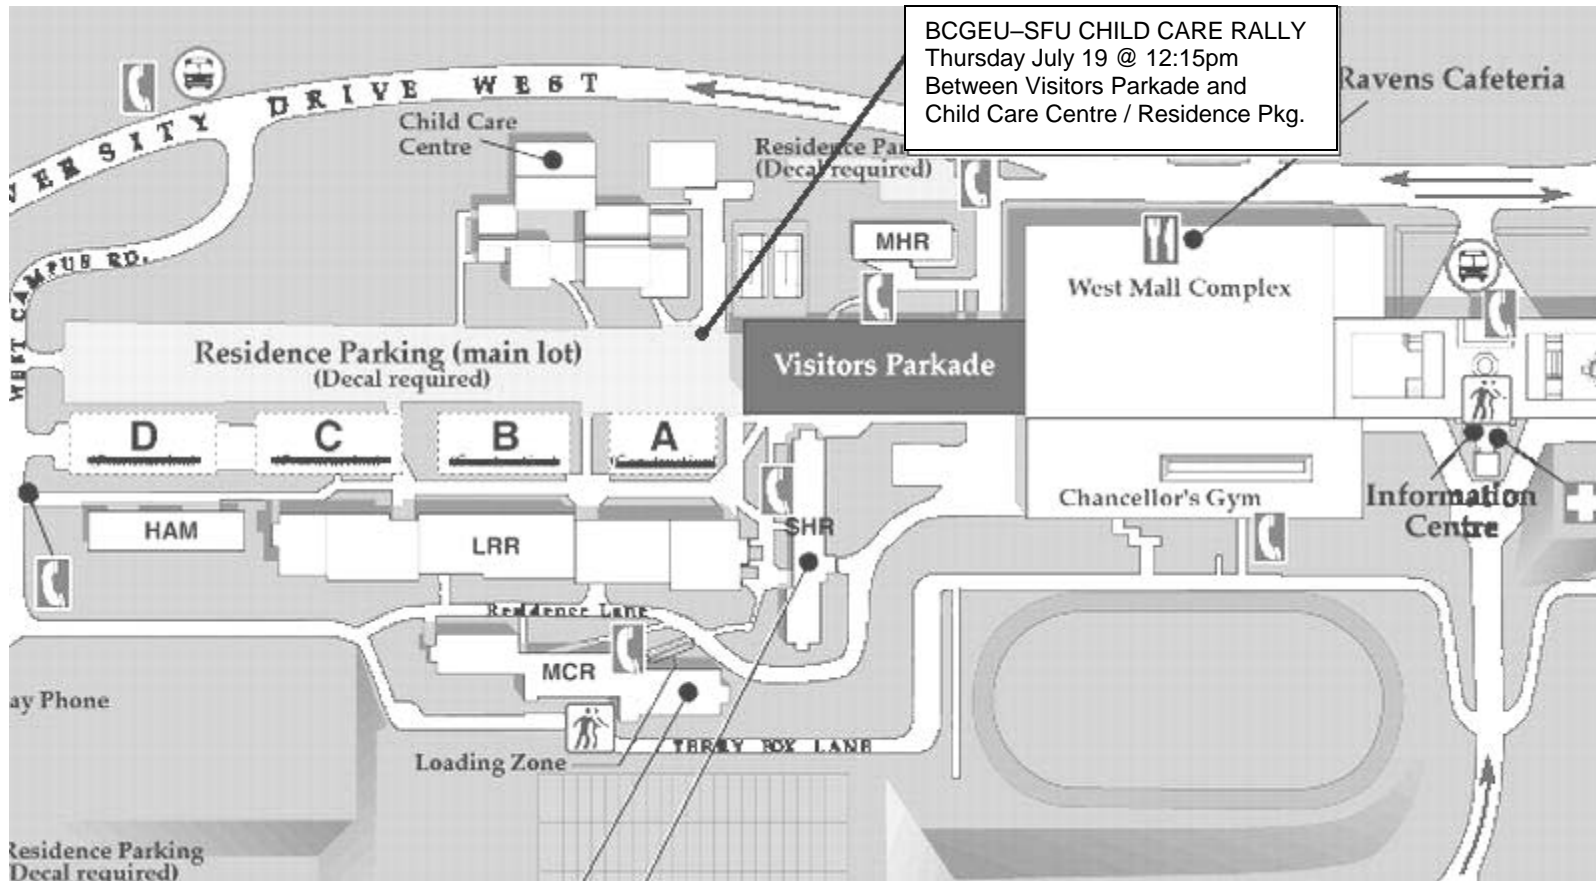

~Alert~

Rally to support SFU child care workers

**Thursday, July 19
12:15-1pm**

outside SFU Children's Centre
just west of Visitors Parkade
northwest corner SFU campus

To BCGEU members in the Lower Mainland
Please post and distribute
July 17, 2007

Please come out and show your support for the 67 BCGEU members at SFU Child Care Society who have been forced to take job action to back their demands for fair wages and benefits.

Union members will withdraw all services for a one day study session including a noon-hour rally, on Thursday, July 19. Then, beginning July 30, the BCGEU plans to start rotating job action through the 12 child care programs at SFU Child Care Society.

Info: Cathy Rutherford, staff representative
604-215-1499

Directions to the SFU / BCGEU Child Care Rally – Thursday July 19, 12:15–1pm

To get to Simon Fraser University Burnaby campus, take Lougheed Highway to Gaglardi Way and go north.

The rally will be held in the area between the Visitors Parkade and the Child Care Centre, beginning at 12:15pm.

When you enter the campus, stay to your left and then turn left on to University Drive West. The only place to park is in the Visitors Parkade, just to your left as you enter University Drive West. This is pay parking.